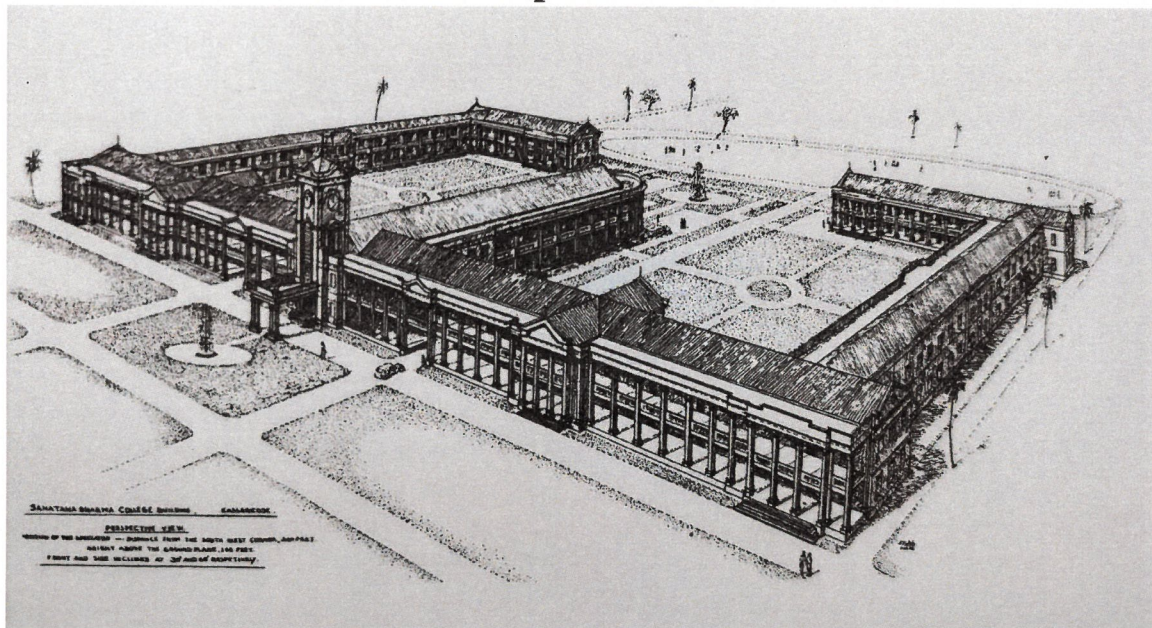

Prema

PRINCIPAL

Prof. (Dr.) PREMA K.H
PRINCIPAL
PEN 467693
S D COLLEGE ALAPPUZHA

SANATANA DHARMA COLLEGE

ALAPPUZHA

Campus Photos

Sanatana Dharma College Campus Layout

Sanatana Dharma College – Front View

SANATANA DHARMA COLLEGE

ALAPPUZHA

Sanatana Dharma College – Aerial View

Sanatana Dharma College – Front View

SANATANA DHARMA COLLEGE

ALAPPUZHA

Sanatana Dharma College – View at Dusk

Sanatana Dharma College – Panoramic View