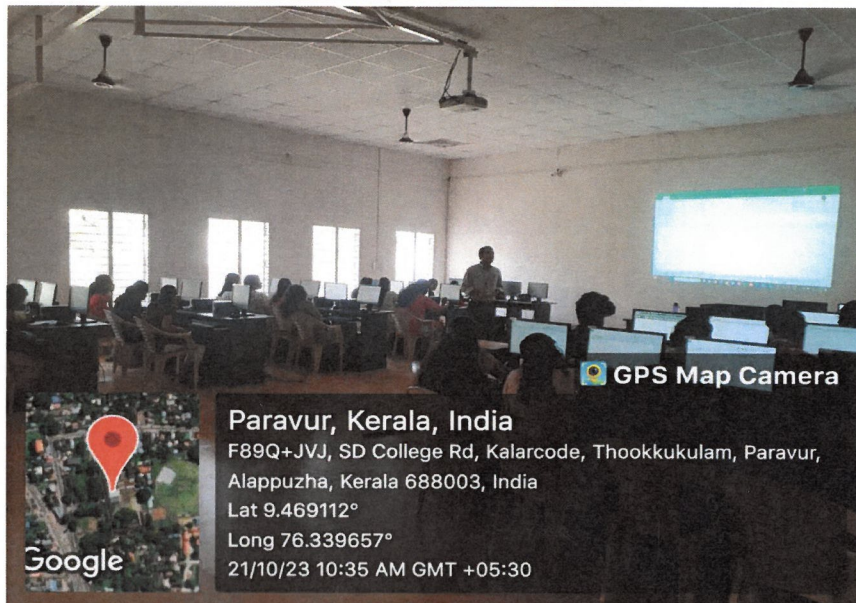

Central Computer Facility