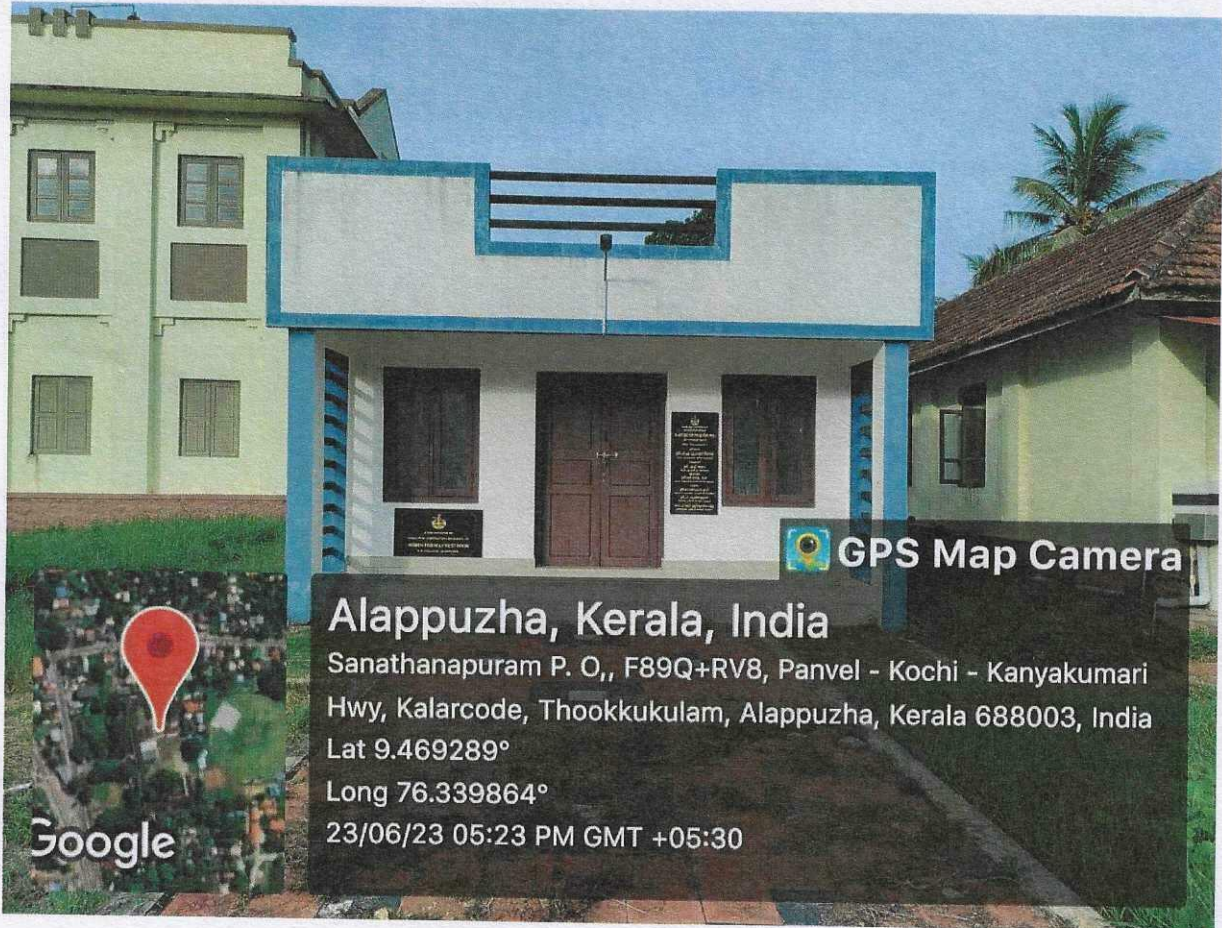

SANATANA DHARMA COLLEGE ALAPPUZHA

Restroom facility for female students and teachers