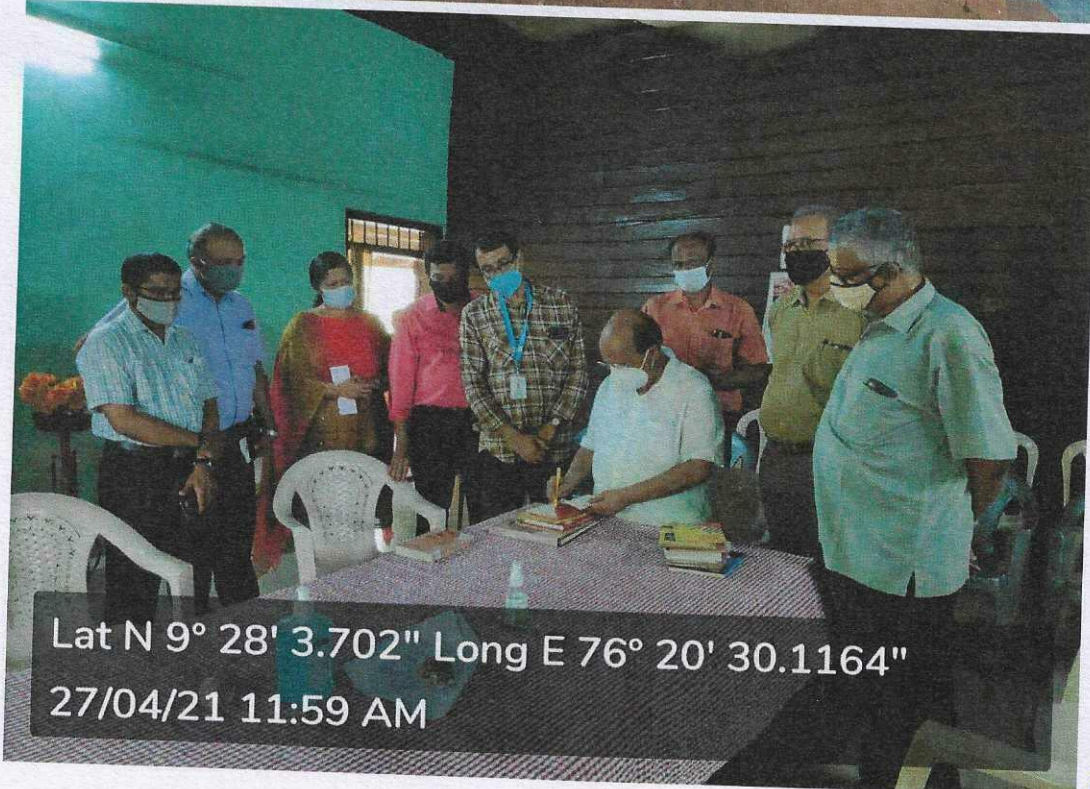

SANATANA DHARMA COLLEGE ALAPPUZHA

Women's Hostel