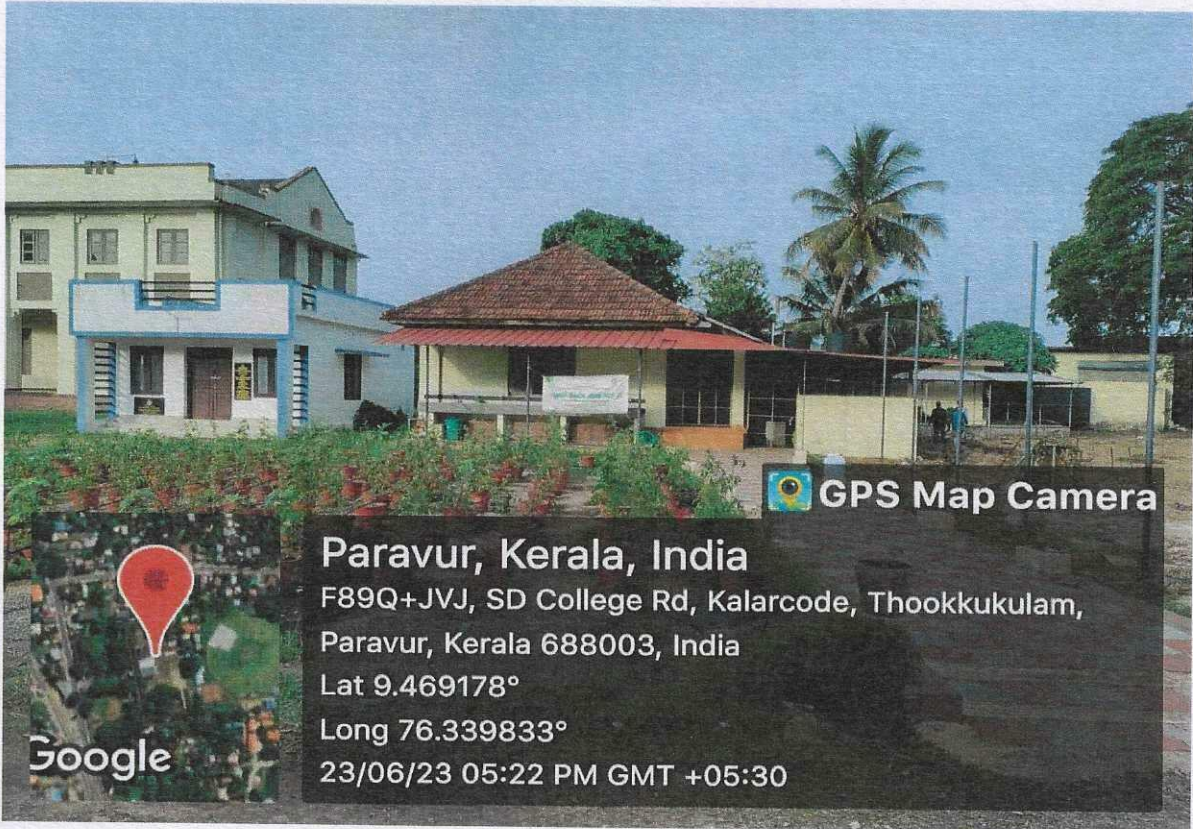

SANATANA DHARMA COLLEGE

ALAPPUZHA

Ladies Toilet

Paravur, Kerala, India

F89Q+JVJ, SD College Rd, Kalarcode, Thookkukulam,

Paravur, Kerala 688003, India

Lat 9.469178°

Long 76.339833°