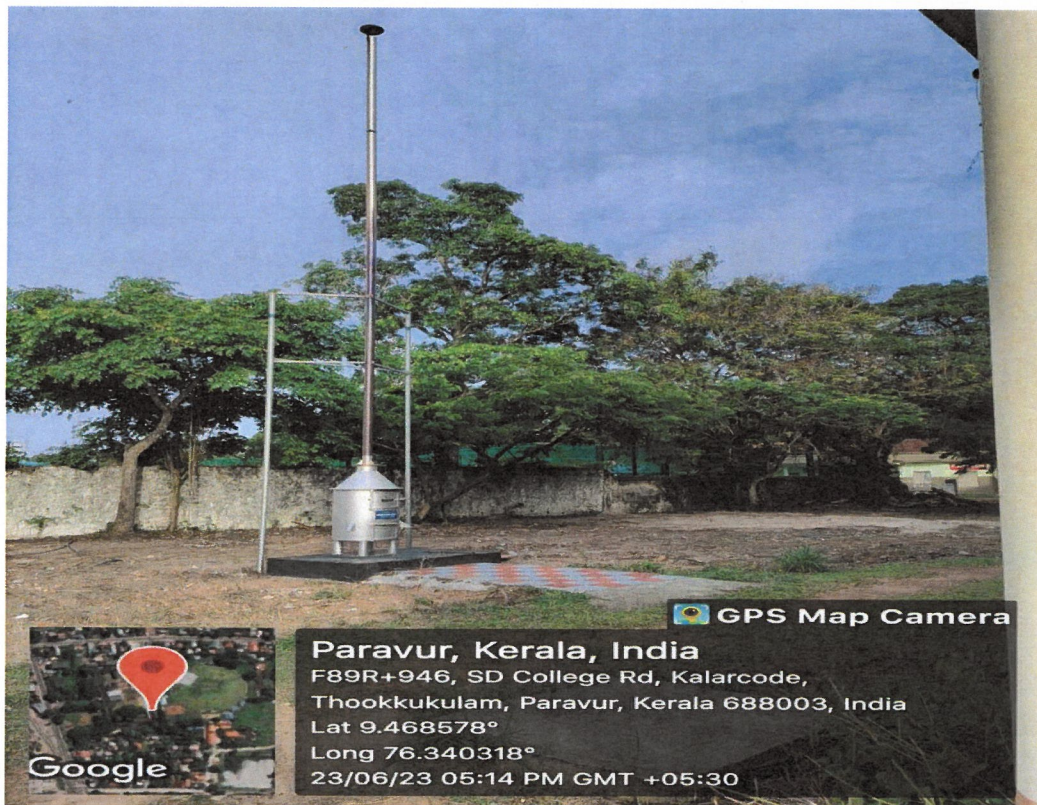

SANATANA DHARMA COLLEGE ALAPPUZHA

Biogas Plant

Incinerator

SANATANA DHARMA COLLEGE ALAPPUZHA

F89Q+HQ6, SD College Rd,
Kalarcode, Thookkukulam,
Lat: 9.468758, Long: 76.339549
20 July 2023, 02:32 pm, Thursday